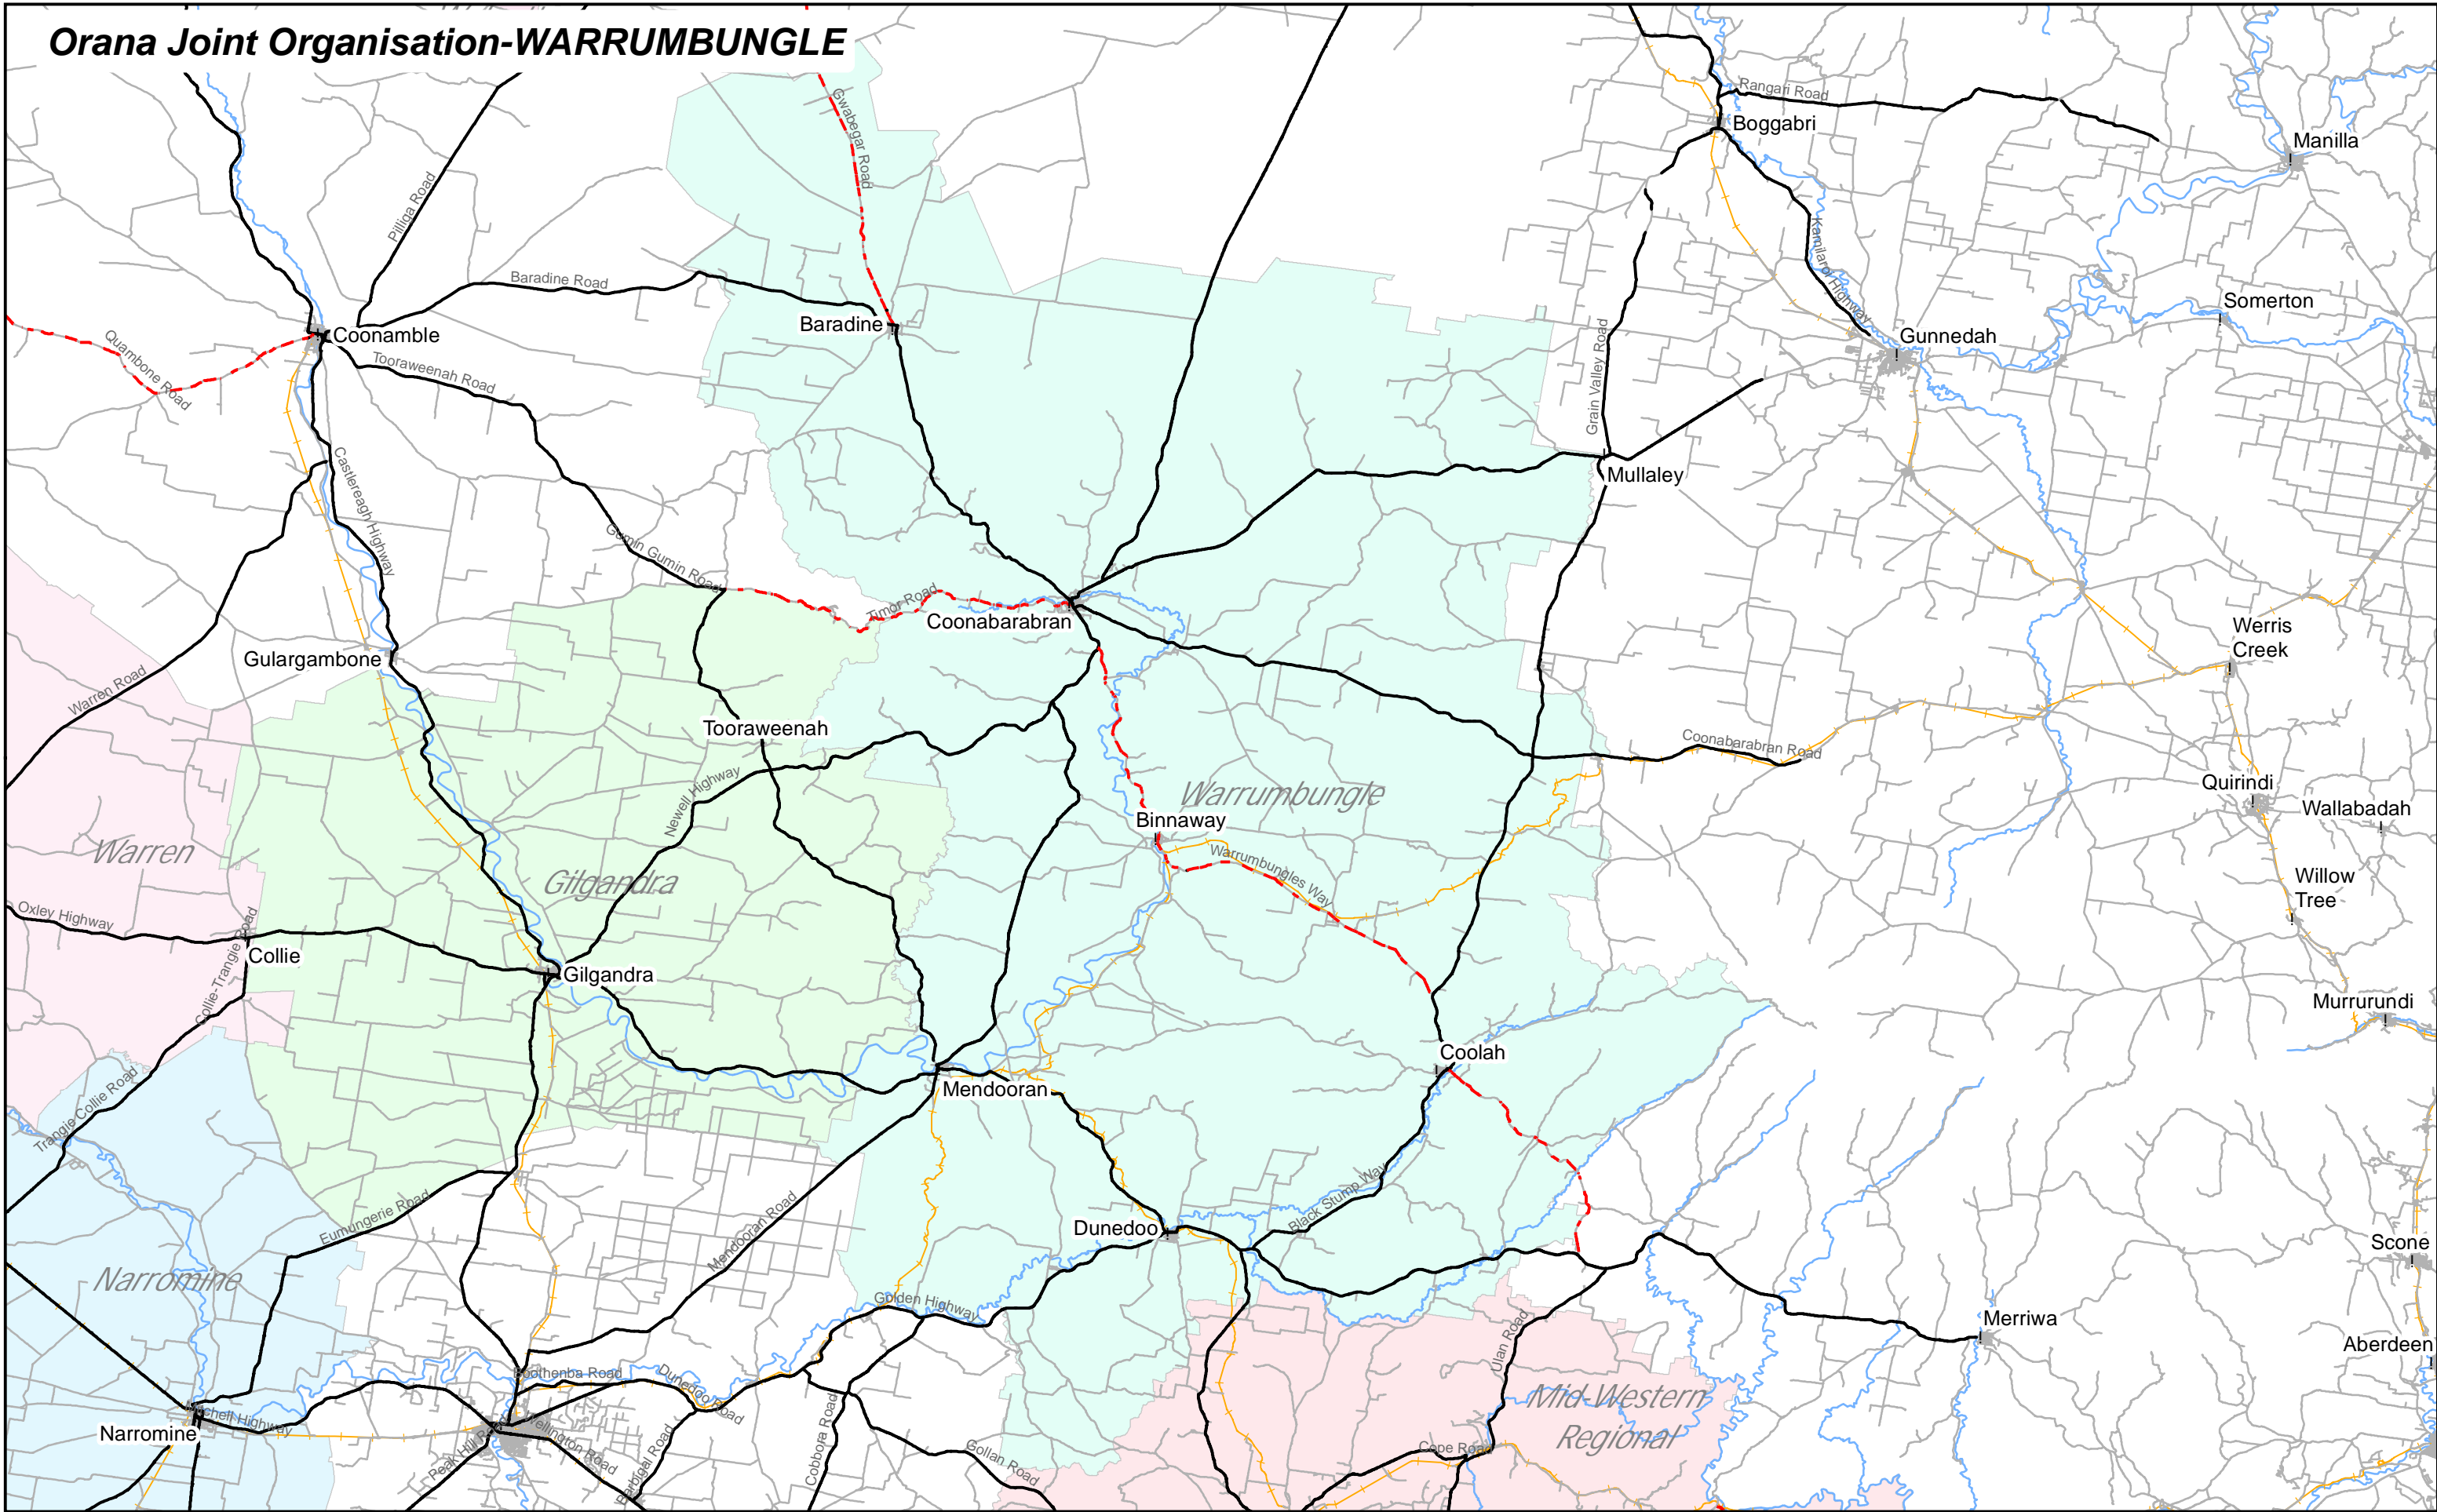

Orana Joint Organisation-WARRUMBUNGLE

Draft Regional Freight Network

- Routes**
- Proposed Regional Freight Routes
 - Local Roads
 - Regional Freight Routes
 - Rail network
 - Routes to be excluded?
 - Rivers_Major

Local Government Areas

- GILGANDRA
- NARROMINE
- WARREN
- MID-WESTERN REGIONAL
- WALGETT
- WARRUMBUNGLE

Intended Map Size: A3
 Publication Date: 16/12/2019
 Coordinate System: GDA 1994
 Disclaimer: The Department of Planning and Environment makes every effort to ensure the quality of information available on this map. Before relying on the information on this map, users should carefully evaluate its accuracy, currency, completeness and relevance for their purposes. The Department cannot guarantee and assumes no legal liability or responsibility for the accuracy, currency or completeness of the information.